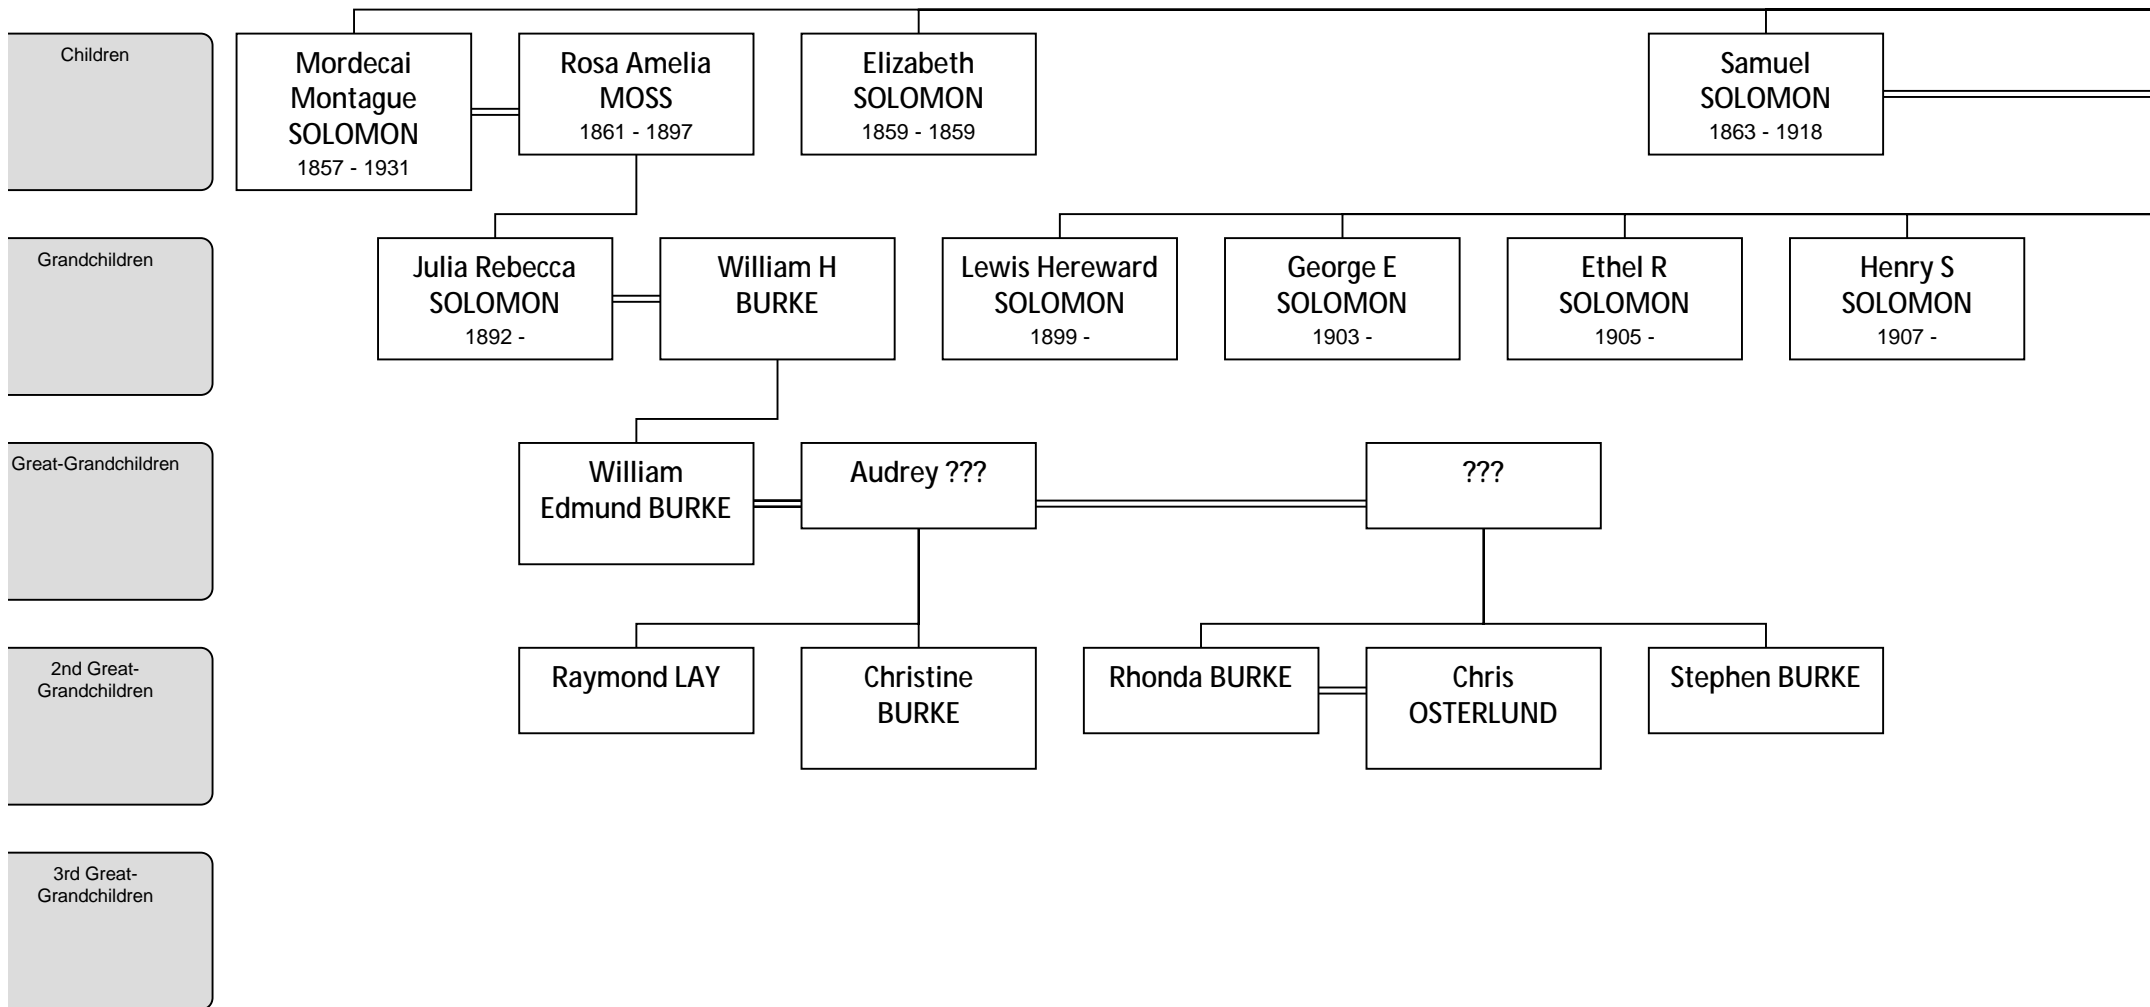

Descendant Chart for Myer SOLOMON

Myer
SOLOMON
1837 - 1906

Julia Rebecca
BARNETT
1837 - 1911

Henry
SOLOMON
1875 - 1919

Pamela GIBSON

John
GOLDSWORTHY

No 7 WATTS

Jude
GOLDSWORTHY

??? PARSONS

Jennifer
GOLDSWORTHY
- Unknown

Peter
GOLDSWORTHY

Michelle LUO

Helen
GOLDSWORTHY

Rebekah
PARSONS