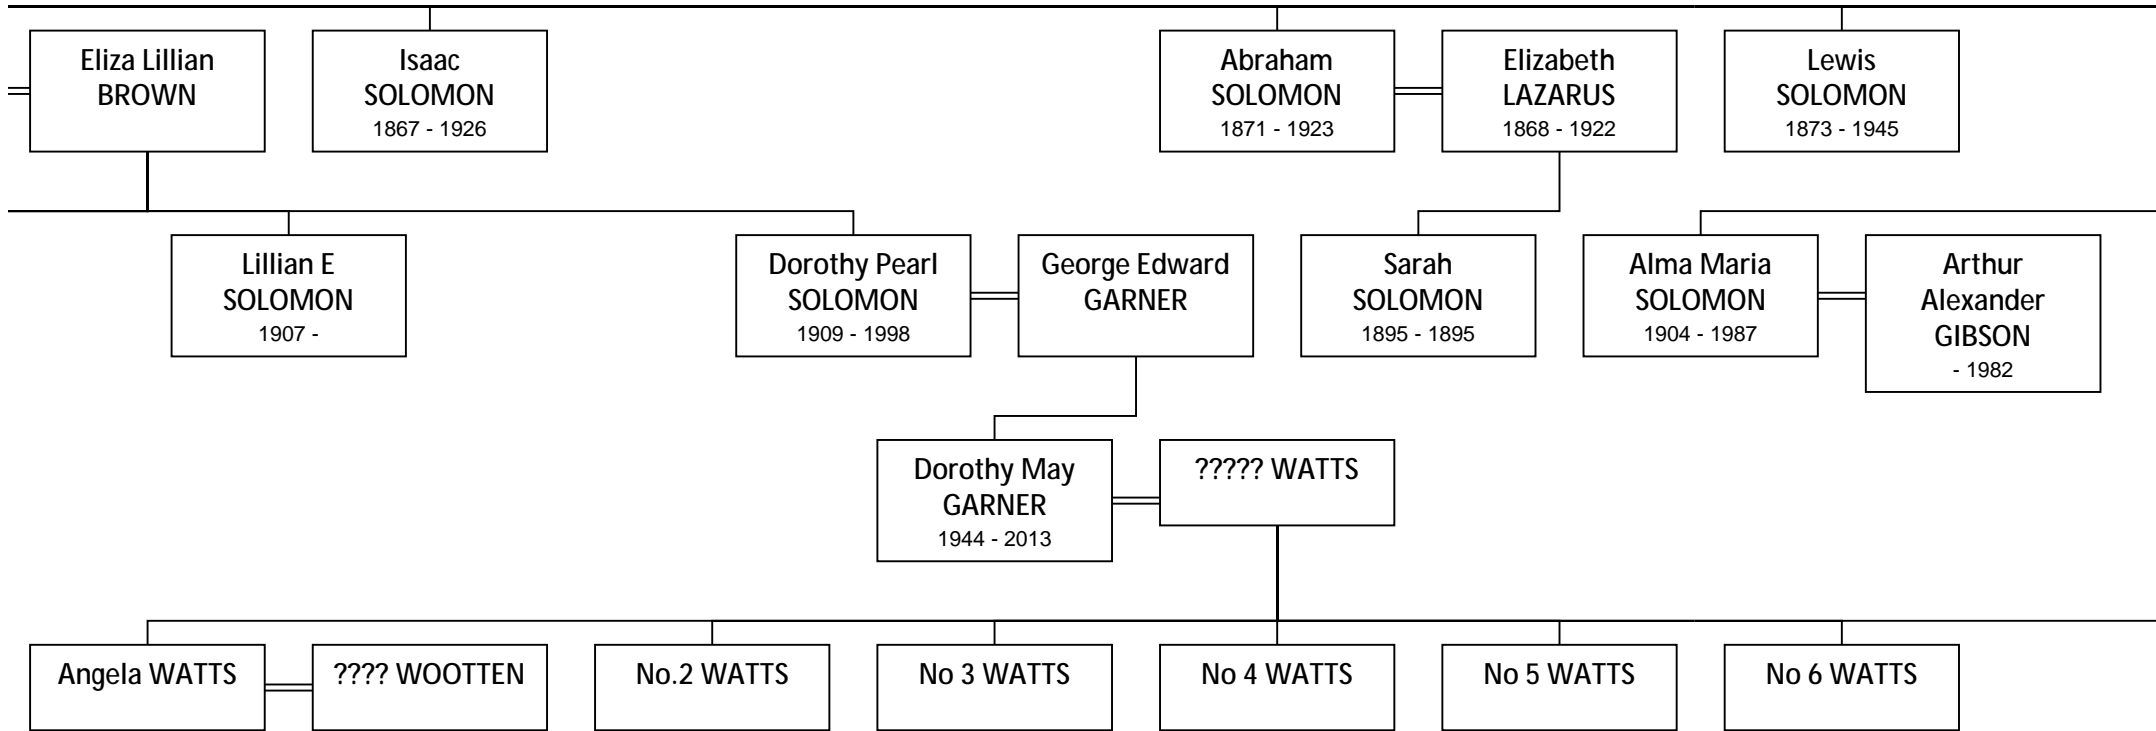

Descendant Chart for Myer SOLOMON

Myer
SOLOMON
1837 - 1906

Julia Rebecca
BARNETT
1837 - 1911

Henry
SOLOMON
1875 - 1919

Pamela GIBSON

John
GOLDSWORTHY

No 7 WATTS

Jude
GOLDSWORTHY

??? PARSONS

Jennifer
GOLDSWORTHY
- Unknown

Peter
GOLDSWORTHY

Michelle LUO

Helen
GOLDSWORTHY

Rebekah
PARSONS