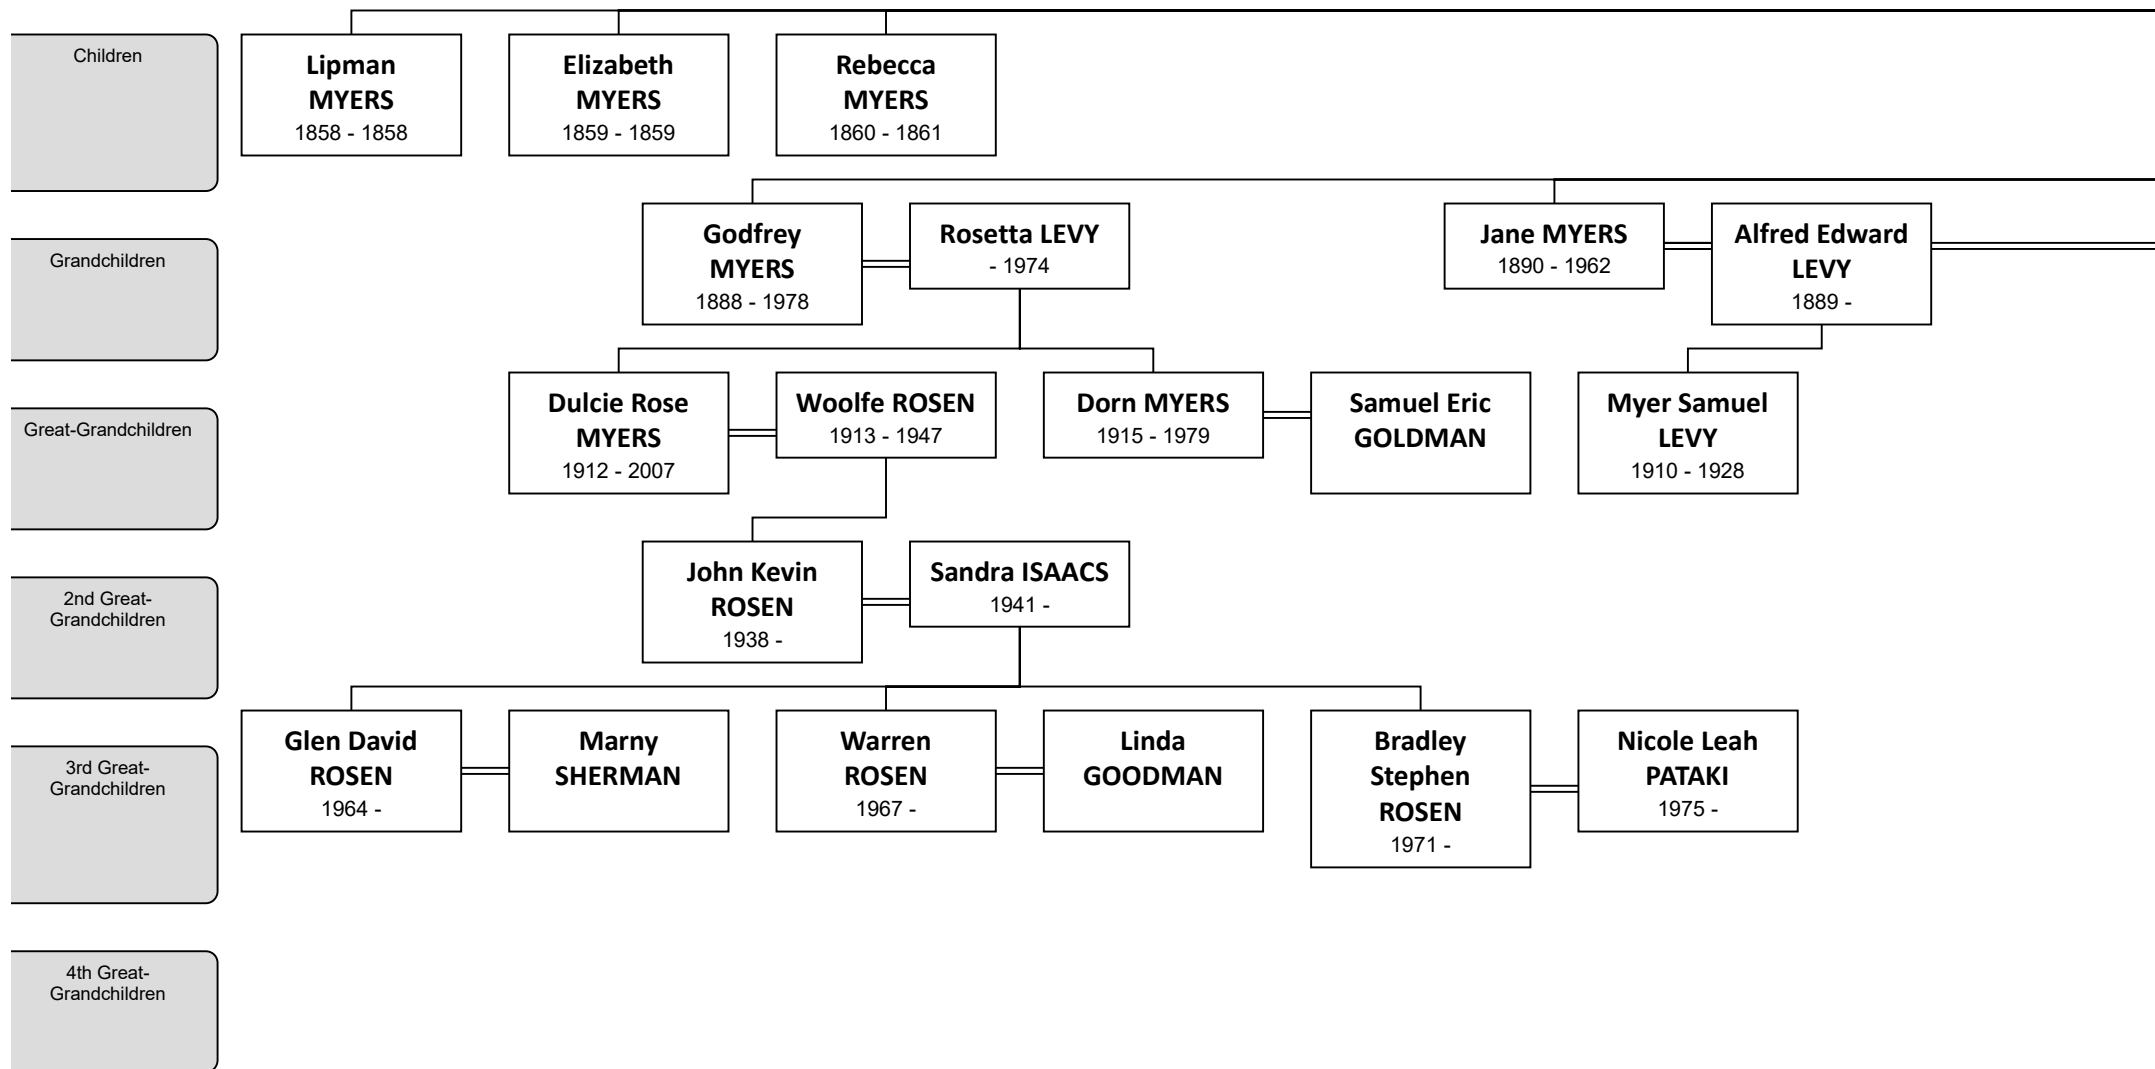

Descendant Chart for Jane SOLOMON

Children

Grandchildren

Great-Grandchildren

2nd Great-Grandchildren

3rd Great-Grandchildren

4th Great-Grandchildren

Phillip MYERS
1862 - 1932

Celia LEVY
1860 - 1943

Joseph Lazarus MYERS
1897 - 1971

Sara Dora GOLDMAN
1901 - 1989

David MYERS

Sandra KOLEK

Deidre Kaye KRASNOSTEIN
1947 -

Charles ARONSON

Daniel Mark MYERS

Adam Alexander MYERS

Samuel Ari MYERS

Natanya ARONSON

Anthony MILNER

Nicholas ARONSON

Julie ANDREWS

Samuel MILNER

Alice MILNER

Joshua ARONSON

Kelly ARONSON

Mia Isabella KANEVSKY
2008 -

Jane SOLOMON
1838 - 1870

Mark MYERS
1832 - 1889

Hannah MYERS
1900 - 1985

John Joseph MCKEOWN
1898 - 1944

Samuel MYERS
1902 - 1903