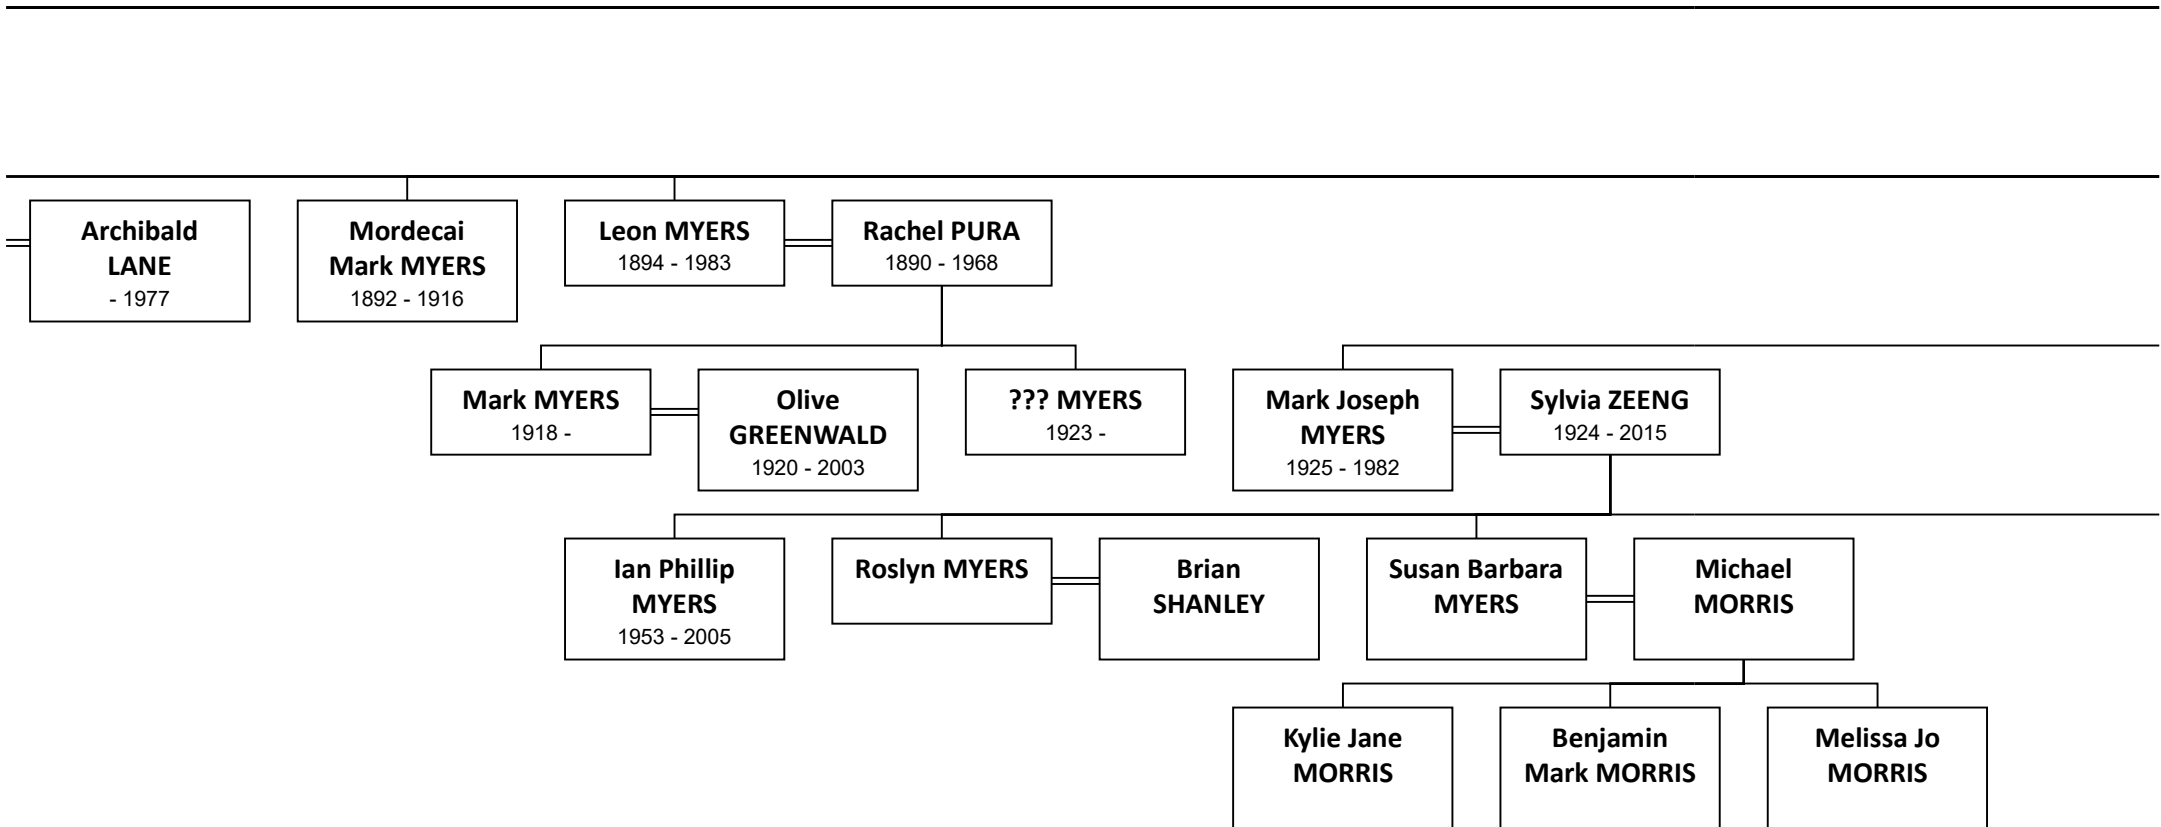

Descendant Chart for Jane SOLOMON

Children

Grandchildren

Great-Grandchildren

2nd Great-Grandchildren

3rd Great-Grandchildren

4th Great-Grandchildren

Phillip MYERS
1862 - 1932

Celia LEVY
1860 - 1943

Joseph Lazarus MYERS
1897 - 1971

Sara Dora GOLDMAN
1901 - 1989

David MYERS

Sandra KOLEK

Deidre Kaye KRASNOSTEIN
1947 -

Charles ARONSON

Daniel Mark MYERS

Adam Alexander MYERS

Samuel Ari MYERS

Natanya ARONSON

Anthony MILNER

Nicholas ARONSON

Julie ANDREWS

Samuel MILNER

Alice MILNER

Joshua ARONSON

Kelly ARONSON

Mia Isabella KANEVSKY
2008 -

Jane SOLOMON
1838 - 1870

Mark MYERS
1832 - 1889

Hannah MYERS
1900 - 1985

John Joseph MCKEOWN
1898 - 1944

Samuel MYERS
1902 - 1903