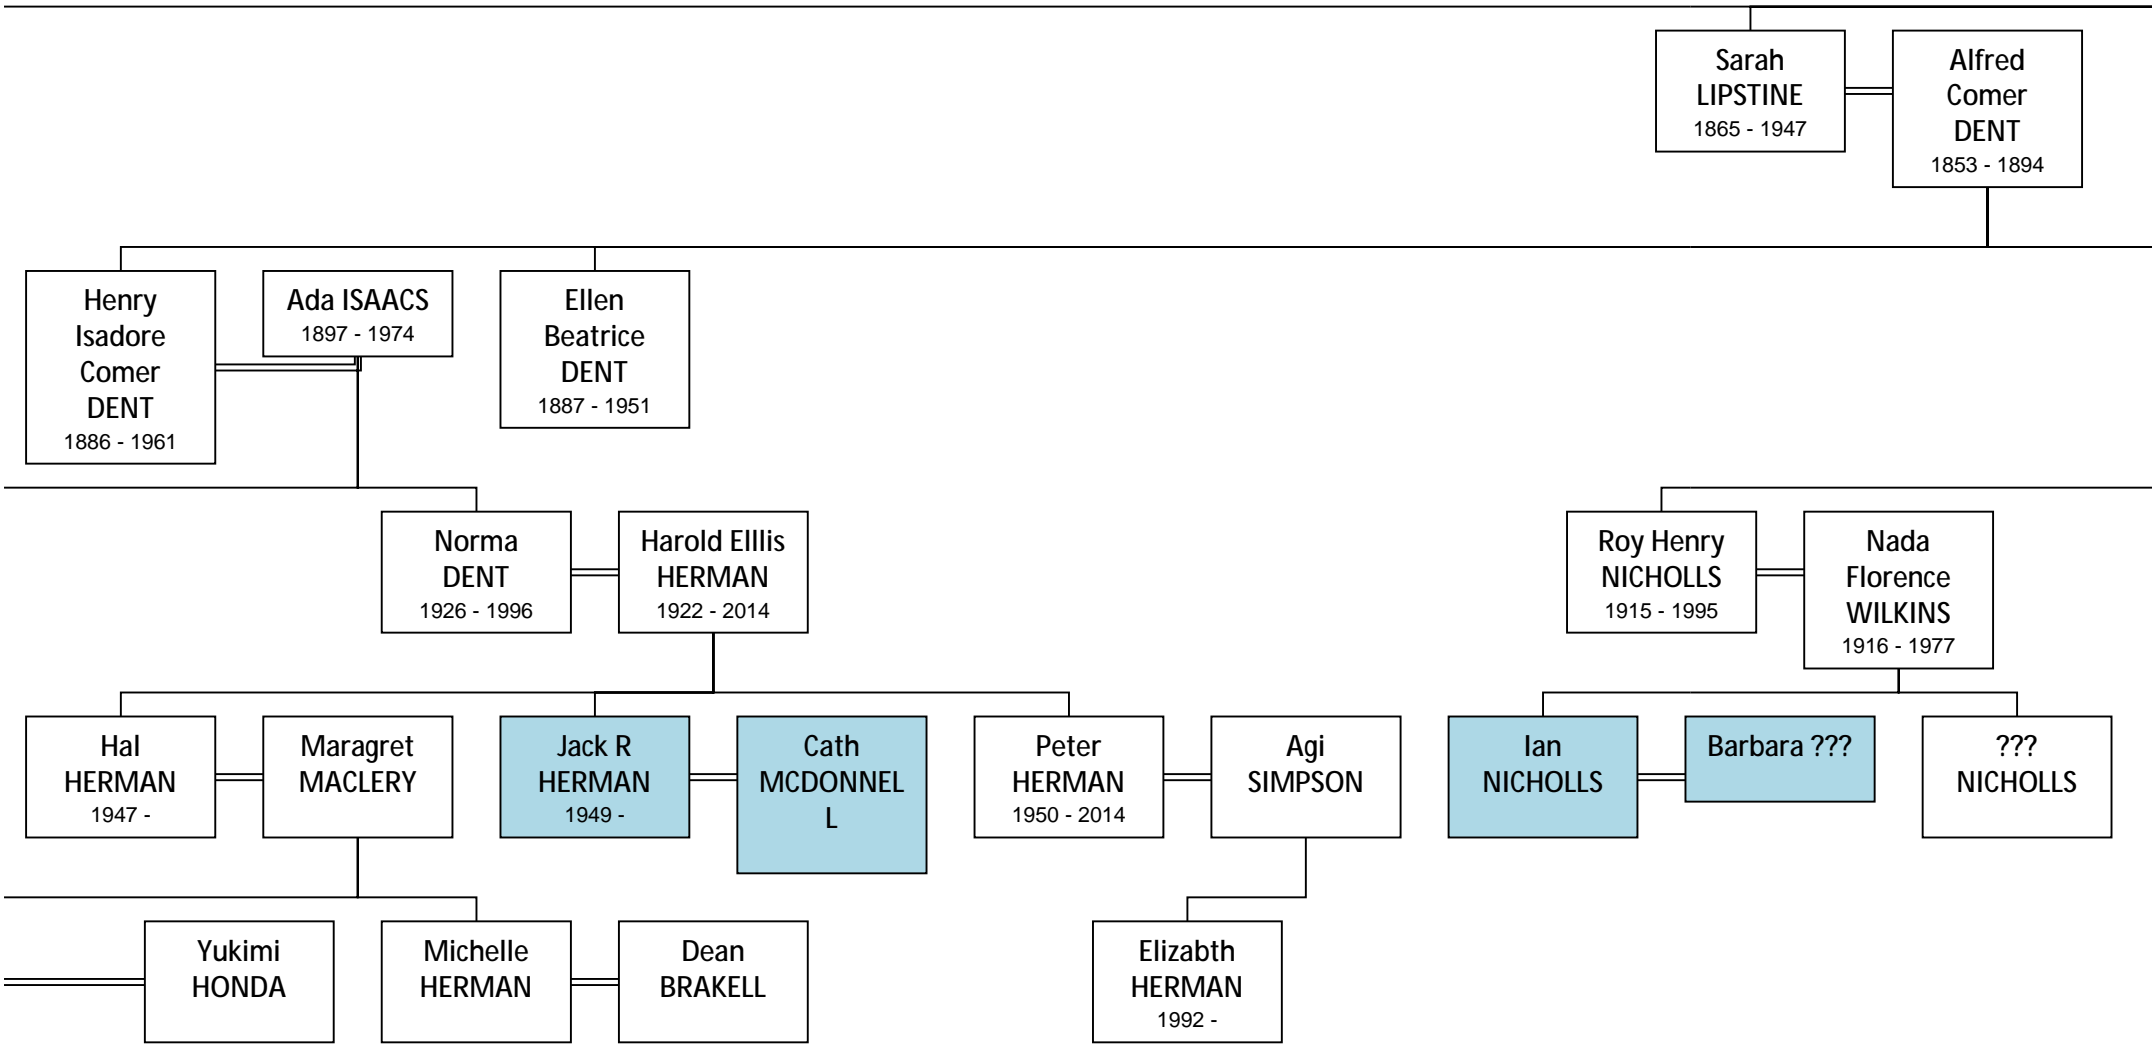

**Descendant Chart for
Ellen SOLOMON**

Children

Grandchildren

Great-Grandchildren

2nd Great-Grandchildren

3rd Great-Grandchildren

Ellen SOLOMON
1842 - 1894

Simon LIPSTINE
1842 - 1907

Bertha Isobelle DENT
1889 - 1959

Archibald Edward NICHOLLS
1887 - 1955

Ruby Estelle DENT
1892 -

Ewen Cameron GILLIES
- 1952

Annie Muriel DENT
1894 -

William Frederick SHEPERDSO N

Eric John Simon LIPSTINE
1899 - 1957

Charles Edward NICHOLLS
1917 - 1980

Phyllis May WEST
1914 - 1975

Joan Estelle NICHOLLS
1918 - 2012

Henry Robert WAY
1909 - 1978

?????

Alan George NICHOLLS
1921 - 2009

MAJORIE

Ruth Ellen NICHOLLS

??? NICHOLLS

David NICHOLLS

Barbara Joy WAY
1944 - 2007