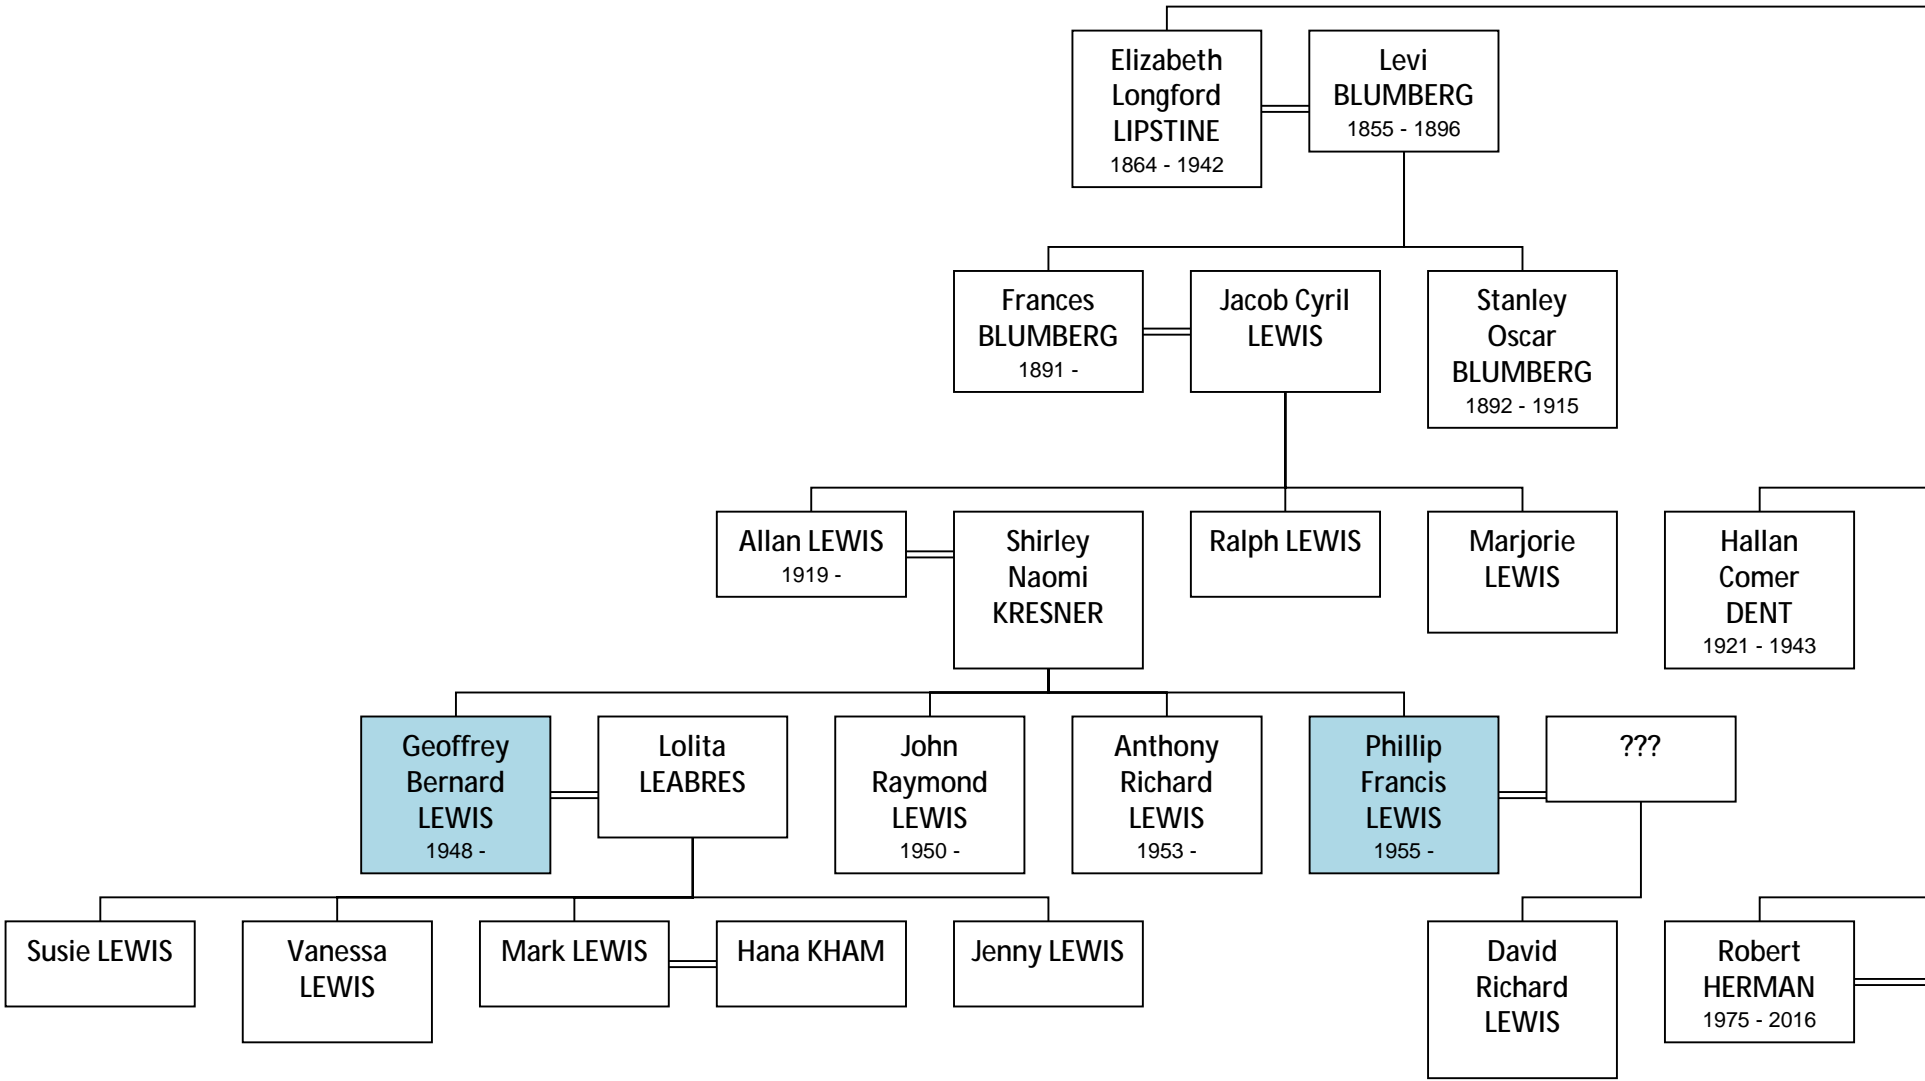

**Descendant Chart for
Ellen SOLOMON**

Children

Grandchildren

Great-Grandchildren

2nd Great-Grandchildren

3rd Great-Grandchildren

Ellen SOLOMON
1842 - 1894

Simon LIPSTINE
1842 - 1907

Bertha Isobelle DENT
1889 - 1959

Archibald Edward NICHOLLS
1887 - 1955

Ruby Estelle DENT
1892 -

Ewen Cameron GILLIES
- 1952

Annie Muriel DENT
1894 -

William Frederick SHEPERDSO N

Eric John Simon LIPSTINE
1899 - 1957

Charles Edward NICHOLLS
1917 - 1980

Phyllis May WEST
1914 - 1975

Joan Estelle NICHOLLS
1918 - 2012

Henry Robert WAY
1909 - 1978

?????

Alan George NICHOLLS
1921 - 2009

MAJORIE

Ruth Ellen NICHOLLS

??? NICHOLLS

David NICHOLLS

Barbara Joy WAY
1944 - 2007