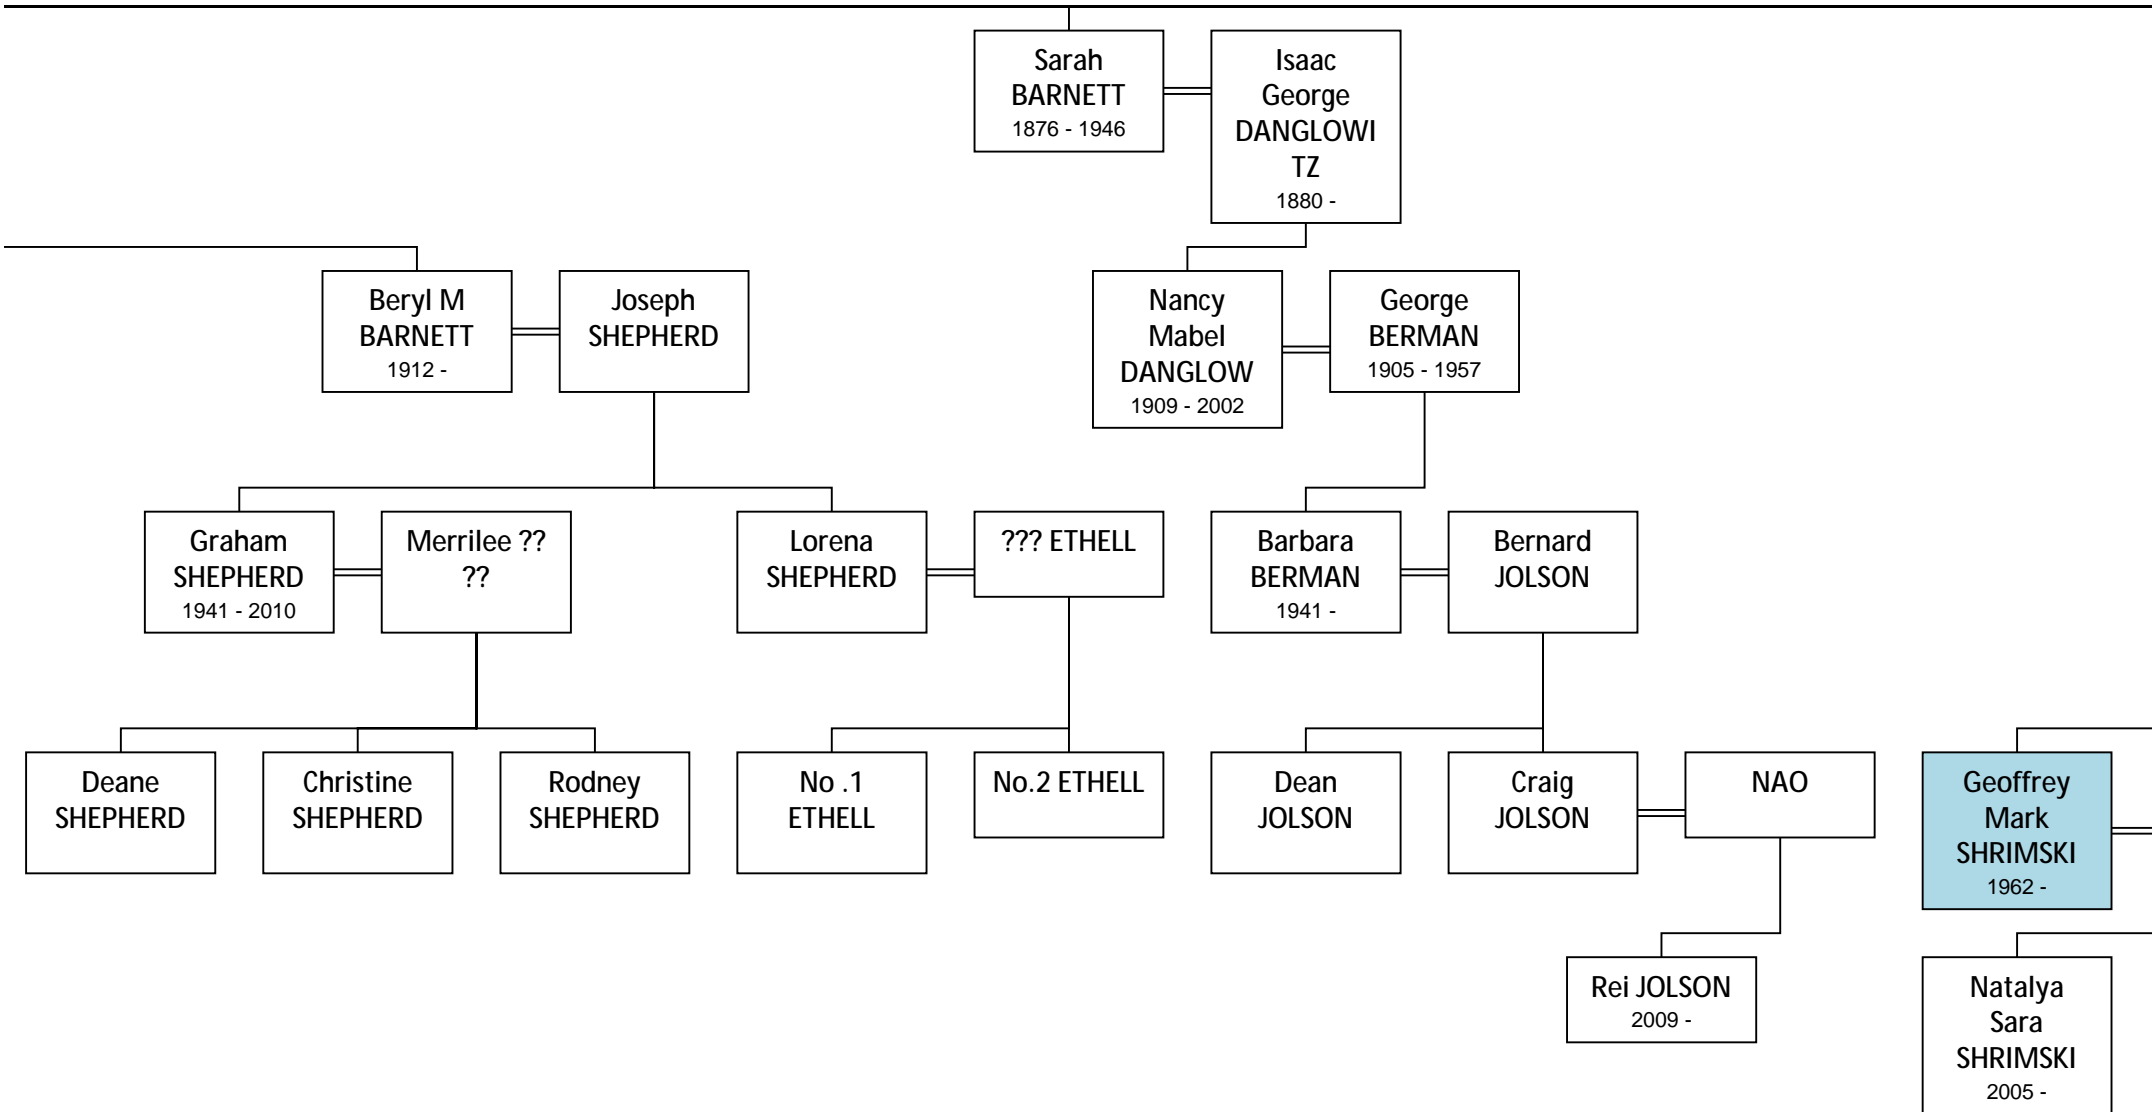

**Descendant Chart for  
Catherine SOLOMON**

Catherine  
SOLOMON  
1846 - 1896

Isaac  
BARNETT  
1837 - 1912

Esther  
BARNETT  
1877 - 1954

Alfred Elijah  
SHRIMSKI  
1877 - 1919

Ellen  
BARNETT  
1878 - 1944

Ronald  
Martin  
SHRIMSKI  
1909 - 1982

Rebecca  
SHENKIN  
1913 - 2003

???

William  
Alfred  
Shenkin  
SHRIMSKI  
1938 - 2017

Estelle Anne  
BOLOT  
1940 -

Ian Russell  
SHRIMSKI  
1941 - 2008

Judy  
BRAHAM

Kirsty BAIN

Richard  
Alan  
SHRIMSKI  
1943 -

Adina  
RUBINSTEIN  
1945 -

Elizabeth  
GIVORSHNE  
R  
1977 -

Stephen  
Alan  
SHRIMSKI  
1965 -

Estrella Eya  
RAPES  
1967 -

Miriam  
Rose  
SHRIMSKI  
1972 -

Mathew  
SHRIMSKI  
2007 -

Samuel  
SHRIMSKI  
2009 -

Oscar B  
BARNETT  
1889 - 1917

???

Gaye  
MOLONY

Bradley  
MOLONY  
1987 -

Alicia  
MOLONY  
1992 -

child 3 ???