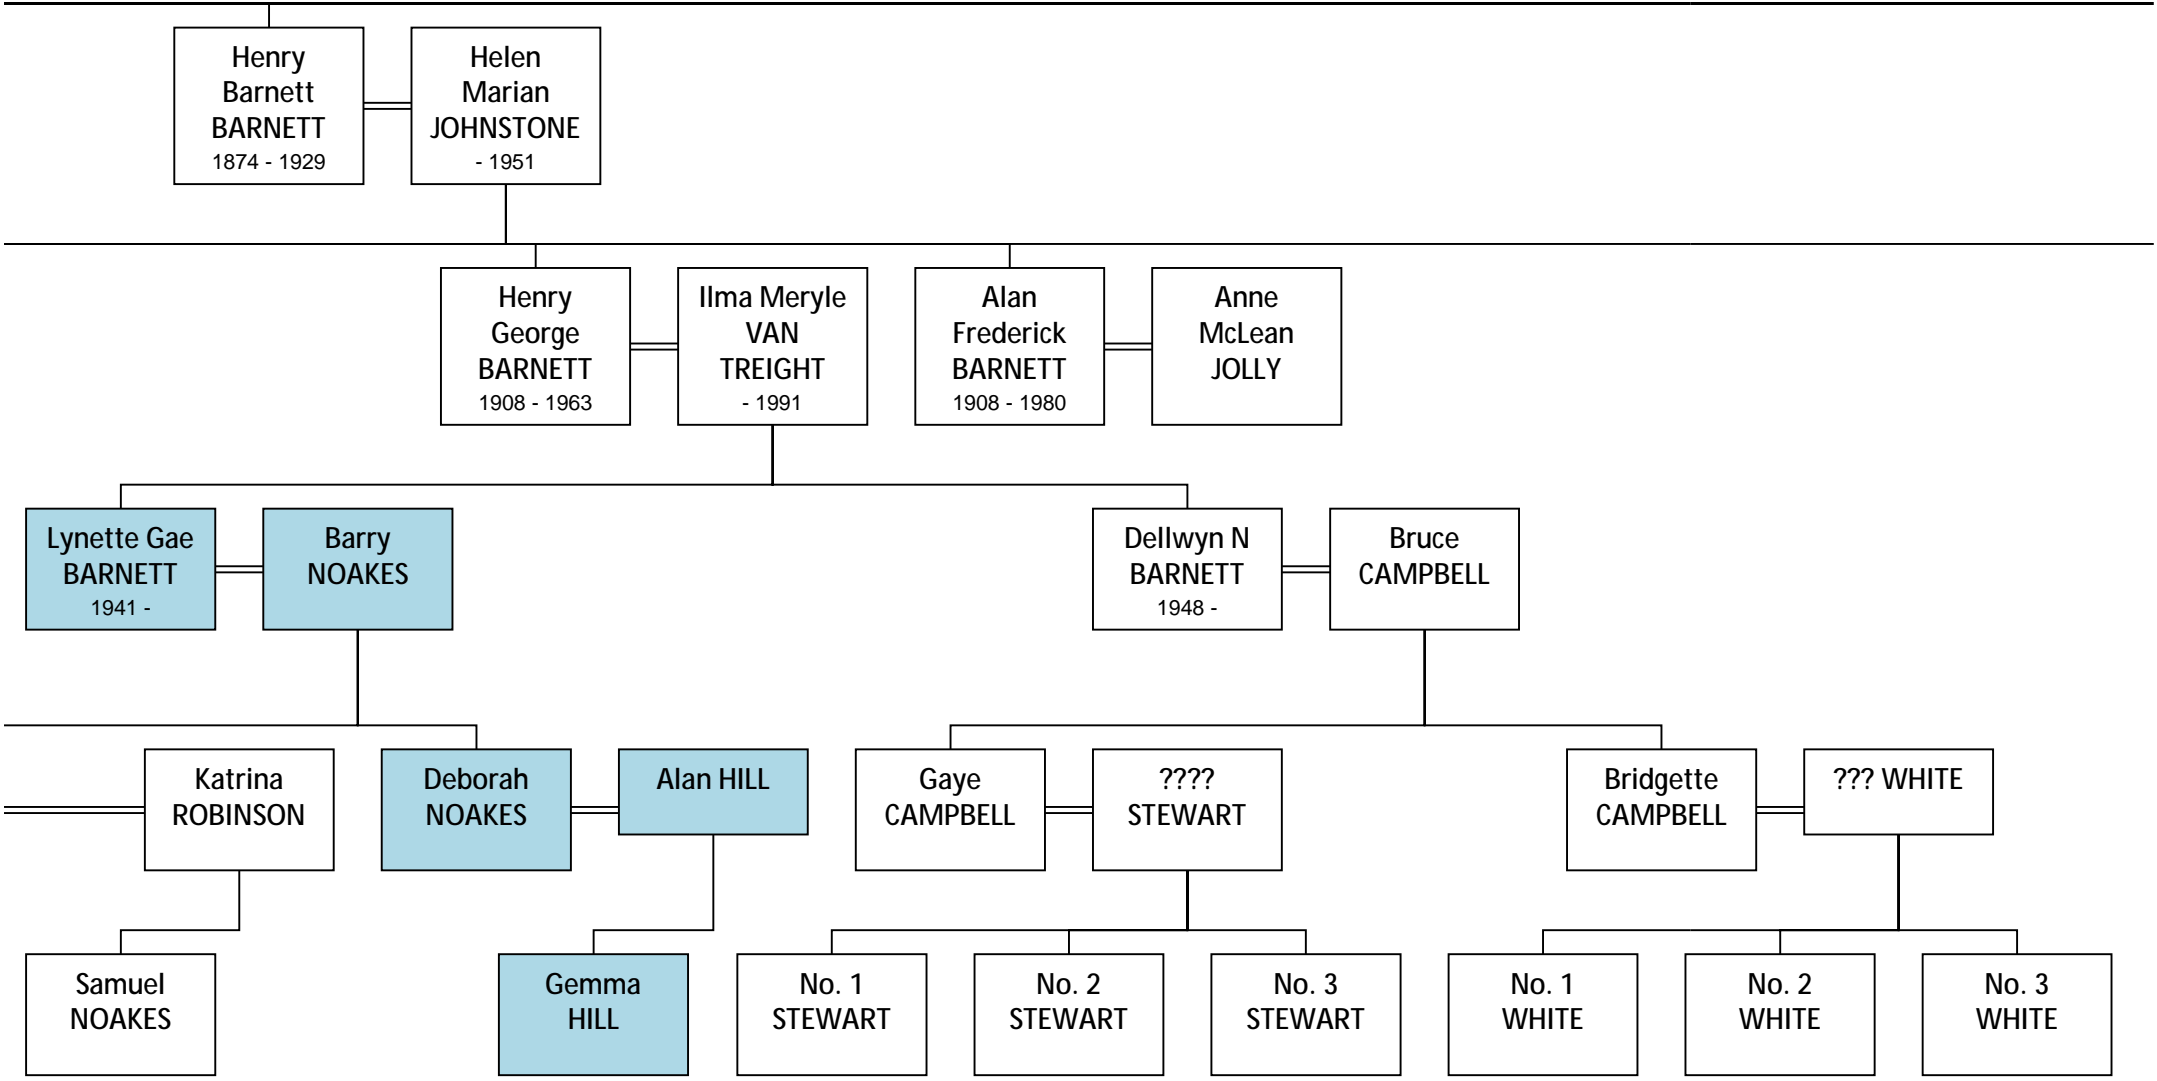

**Descendant Chart for  
Catherine SOLOMON**

Catherine  
SOLOMON  
1846 - 1896

Isaac  
BARNETT  
1837 - 1912

Esther  
BARNETT  
1877 - 1954

Alfred Elijah  
SHRIMSKI  
1877 - 1919

Ellen  
BARNETT  
1878 - 1944

Ronald  
Martin  
SHRIMSKI  
1909 - 1982

Rebecca  
SHENKIN  
1913 - 2003

???

William  
Alfred  
Shenkin  
SHRIMSKI  
1938 - 2017

Estelle Anne  
BOLOT  
1940 -

Ian Russell  
SHRIMSKI  
1941 - 2008

Judy  
BRAHAM

Kirsty BAIN

Richard  
Alan  
SHRIMSKI  
1943 -

Adina  
RUBINSTEIN  
1945 -

Elizabeth  
GIVORSHNE  
R  
1977 -

Stephen  
Alan  
SHRIMSKI  
1965 -

Estrella Eya  
RAPES  
1967 -

Miriam  
Rose  
SHRIMSKI  
1972 -

Mathew  
SHRIMSKI  
2007 -

Samuel  
SHRIMSKI  
2009 -

Oscar B  
BARNETT  
1889 - 1917

???

Gaye  
MOLONY

Bradley  
MOLONY  
1987 -

Alicia  
MOLONY  
1992 -

child 3 ???