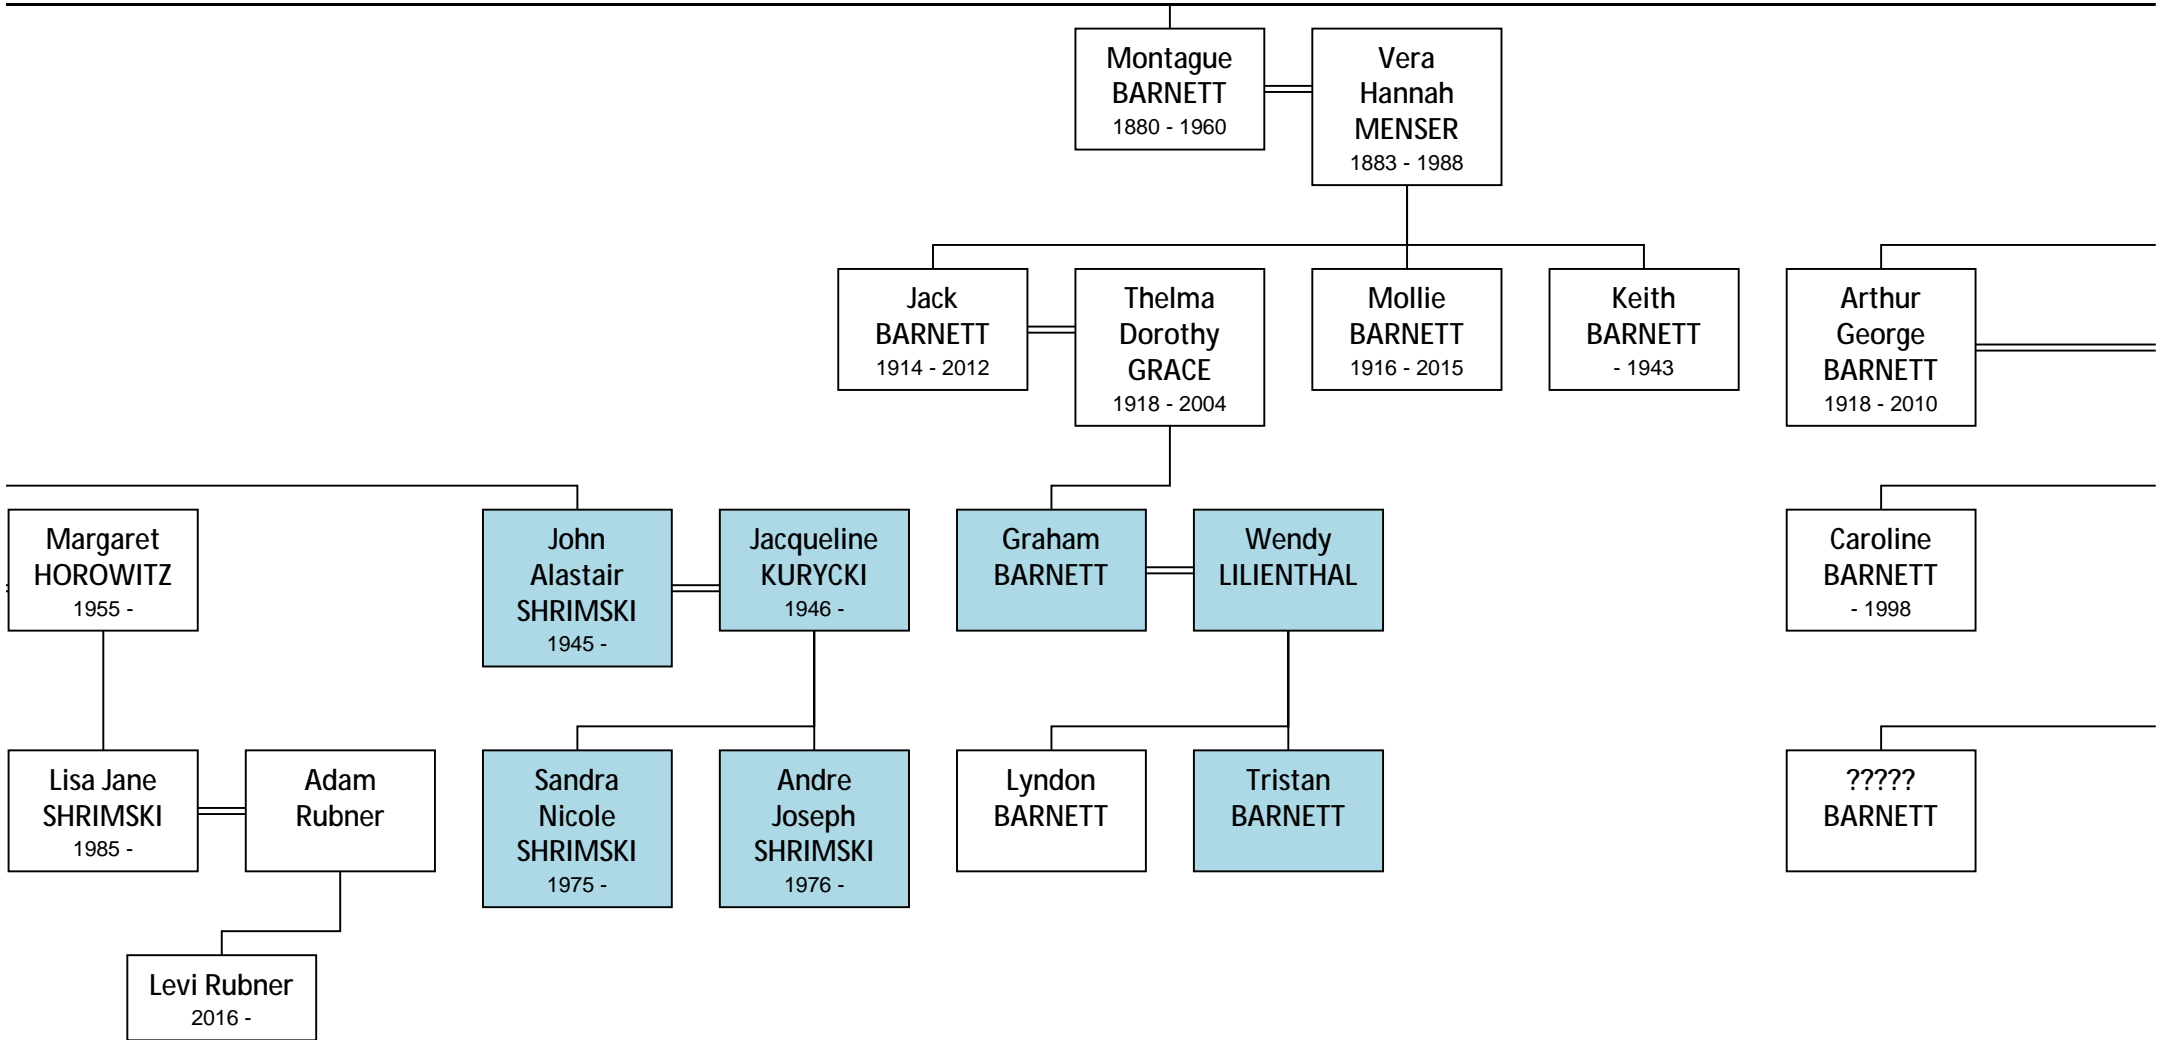

**Descendant Chart for  
Catherine SOLOMON**

Catherine  
SOLOMON  
1846 - 1896

Isaac  
BARNETT  
1837 - 1912

Esther  
BARNETT  
1877 - 1954

Alfred Elijah  
SHRIMSKI  
1877 - 1919

Ellen  
BARNETT  
1878 - 1944

Kirsty BAIN

Richard  
Alan  
SHRIMSKI  
1943 -

Adina  
RUBINSTEIN  
1945 -

Elizabeth  
GIVORSHNE  
R  
1977 -

Stephen  
Alan  
SHRIMSKI  
1965 -

Estrella Eya  
RAPES  
1967 -

Miriam  
Rose  
SHRIMSKI  
1972 -

Alain  
Michael  
Behar

David  
ELSNER

Daniel  
Raymond  
SHRIMSKI  
1974 -

Dionne  
SCHNEIDER

Zoe  
Rebecca  
SHRIMSKI  
2008 -

Jaymes  
Nicolas  
SHRIMSKI  
1996 -

Jackson  
Behar  
2014 -

Ryan  
ELSNER  
2007 -

Mathew  
SHRIMSKI  
2007 -

Samuel  
SHRIMSKI  
2009 -

Oscar B  
BARNETT  
1889 - 1917

???

Gaye  
MOLONY

Bradley  
MOLONY  
1987 -

Alicia  
MOLONY  
1992 -

child 3 ???