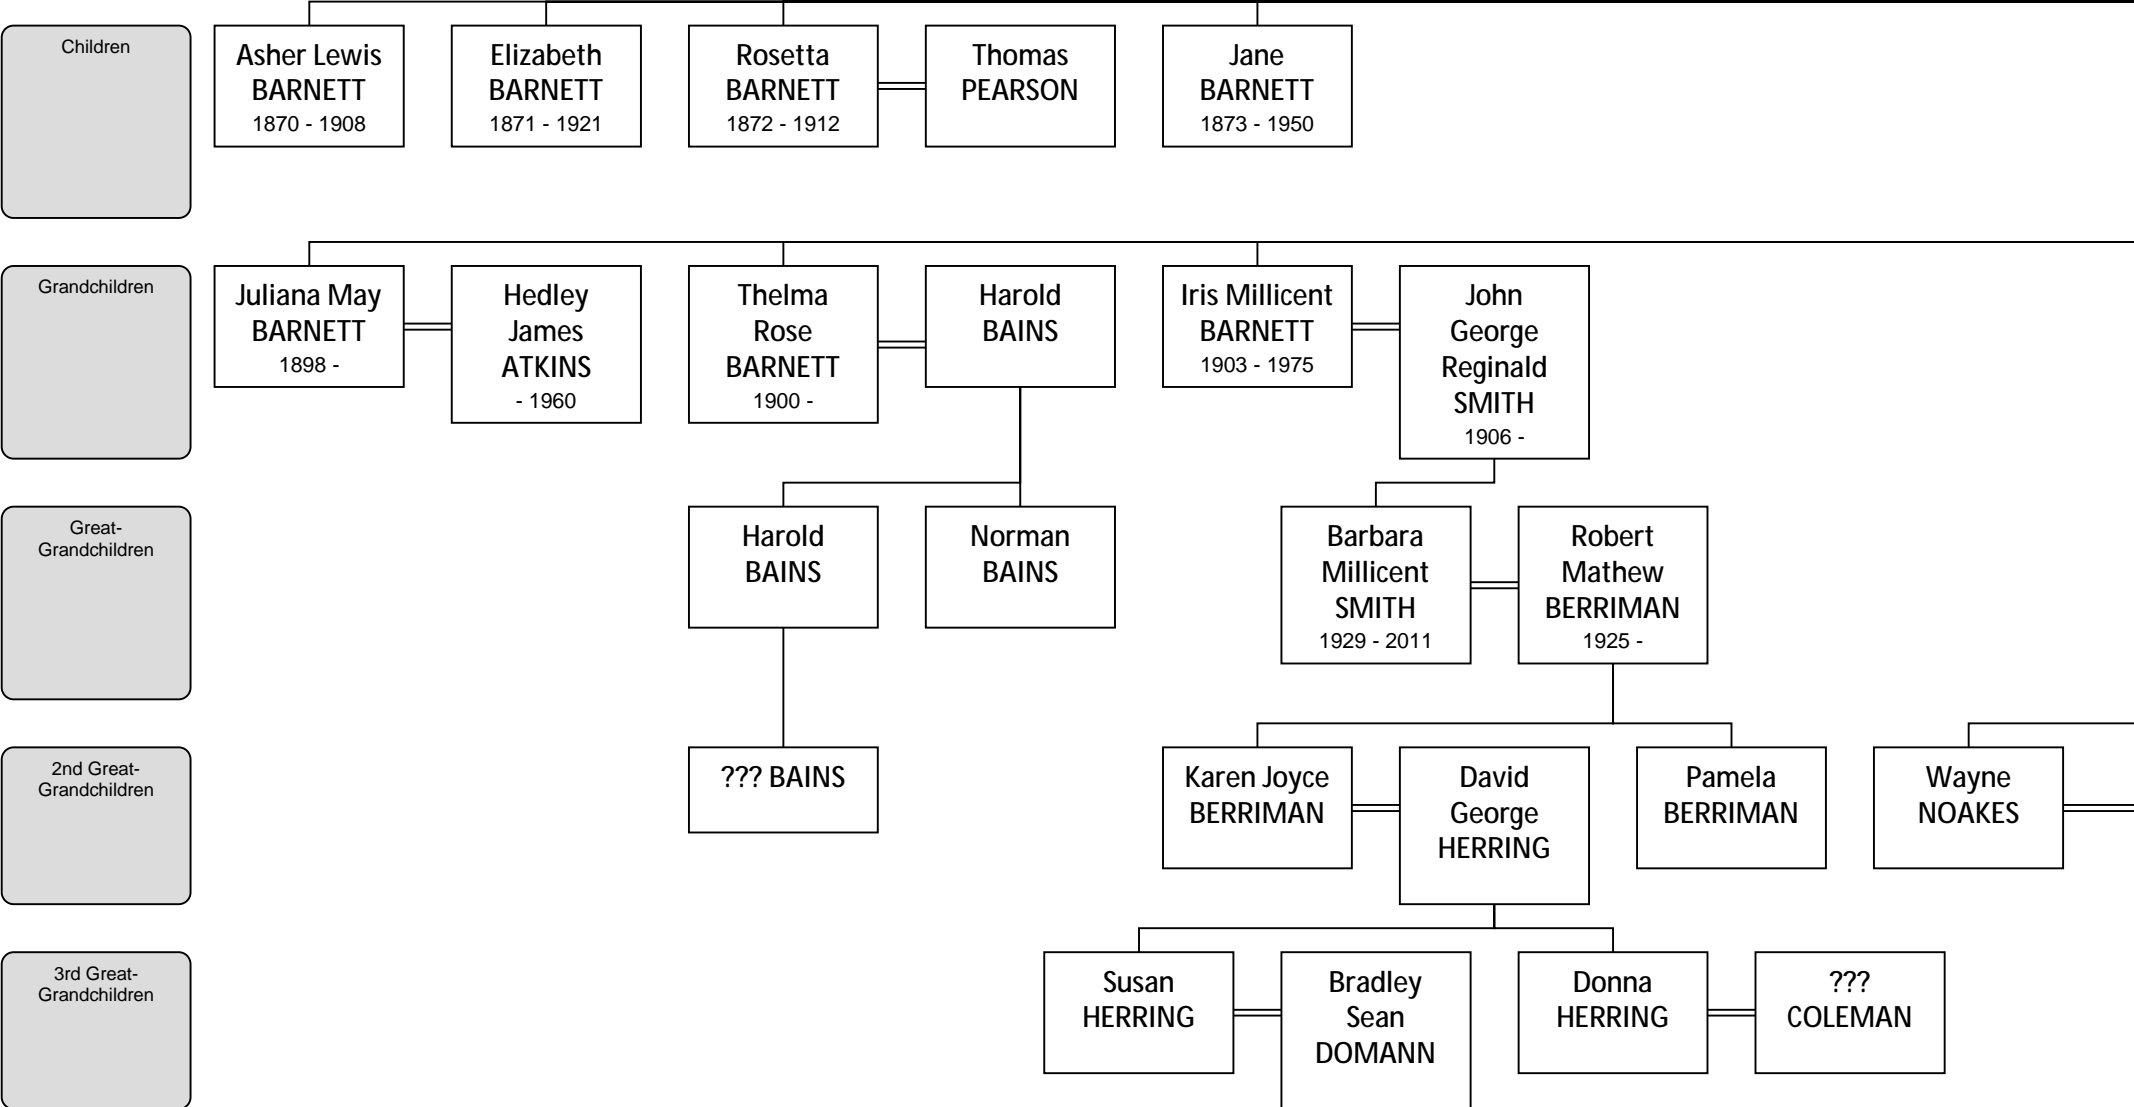

**Descendant Chart for  
Catherine SOLOMON**

Catherine  
SOLOMON  
1846 - 1896

Isaac  
BARNETT  
1837 - 1912

Esther  
BARNETT  
1877 - 1954

Alfred Elijah  
SHRIMSKI  
1877 - 1919

Ellen  
BARNETT  
1878 - 1944

Ronald  
Martin  
SHRIMSKI  
1909 - 1982

Rebecca  
SHENKIN  
1913 - 2003

???

William  
Alfred  
Shenkin  
SHRIMSKI  
1938 - 2017

Estelle Anne  
BOLOT  
1940 -

Ian Russell  
SHRIMSKI  
1941 - 2008

Judy  
BRAHAM

Kirsty BAIN

Richard  
Alan  
SHRIMSKI  
1943 -

Adina  
RUBINSTEIN  
1945 -

Elizabeth  
GIVORSHNE  
R  
1977 -

Stephen  
Alan  
SHRIMSKI  
1965 -

Estrella Eya  
RAPES  
1967 -

Miriam  
Rose  
SHRIMSKI  
1972 -

Mathew  
SHRIMSKI  
2007 -

Samuel  
SHRIMSKI  
2009 -

Oscar B  
BARNETT  
1889 - 1917

???

Gaye  
MOLONY

Bradley  
MOLONY  
1987 -

Alicia  
MOLONY  
1992 -

child 3 ???