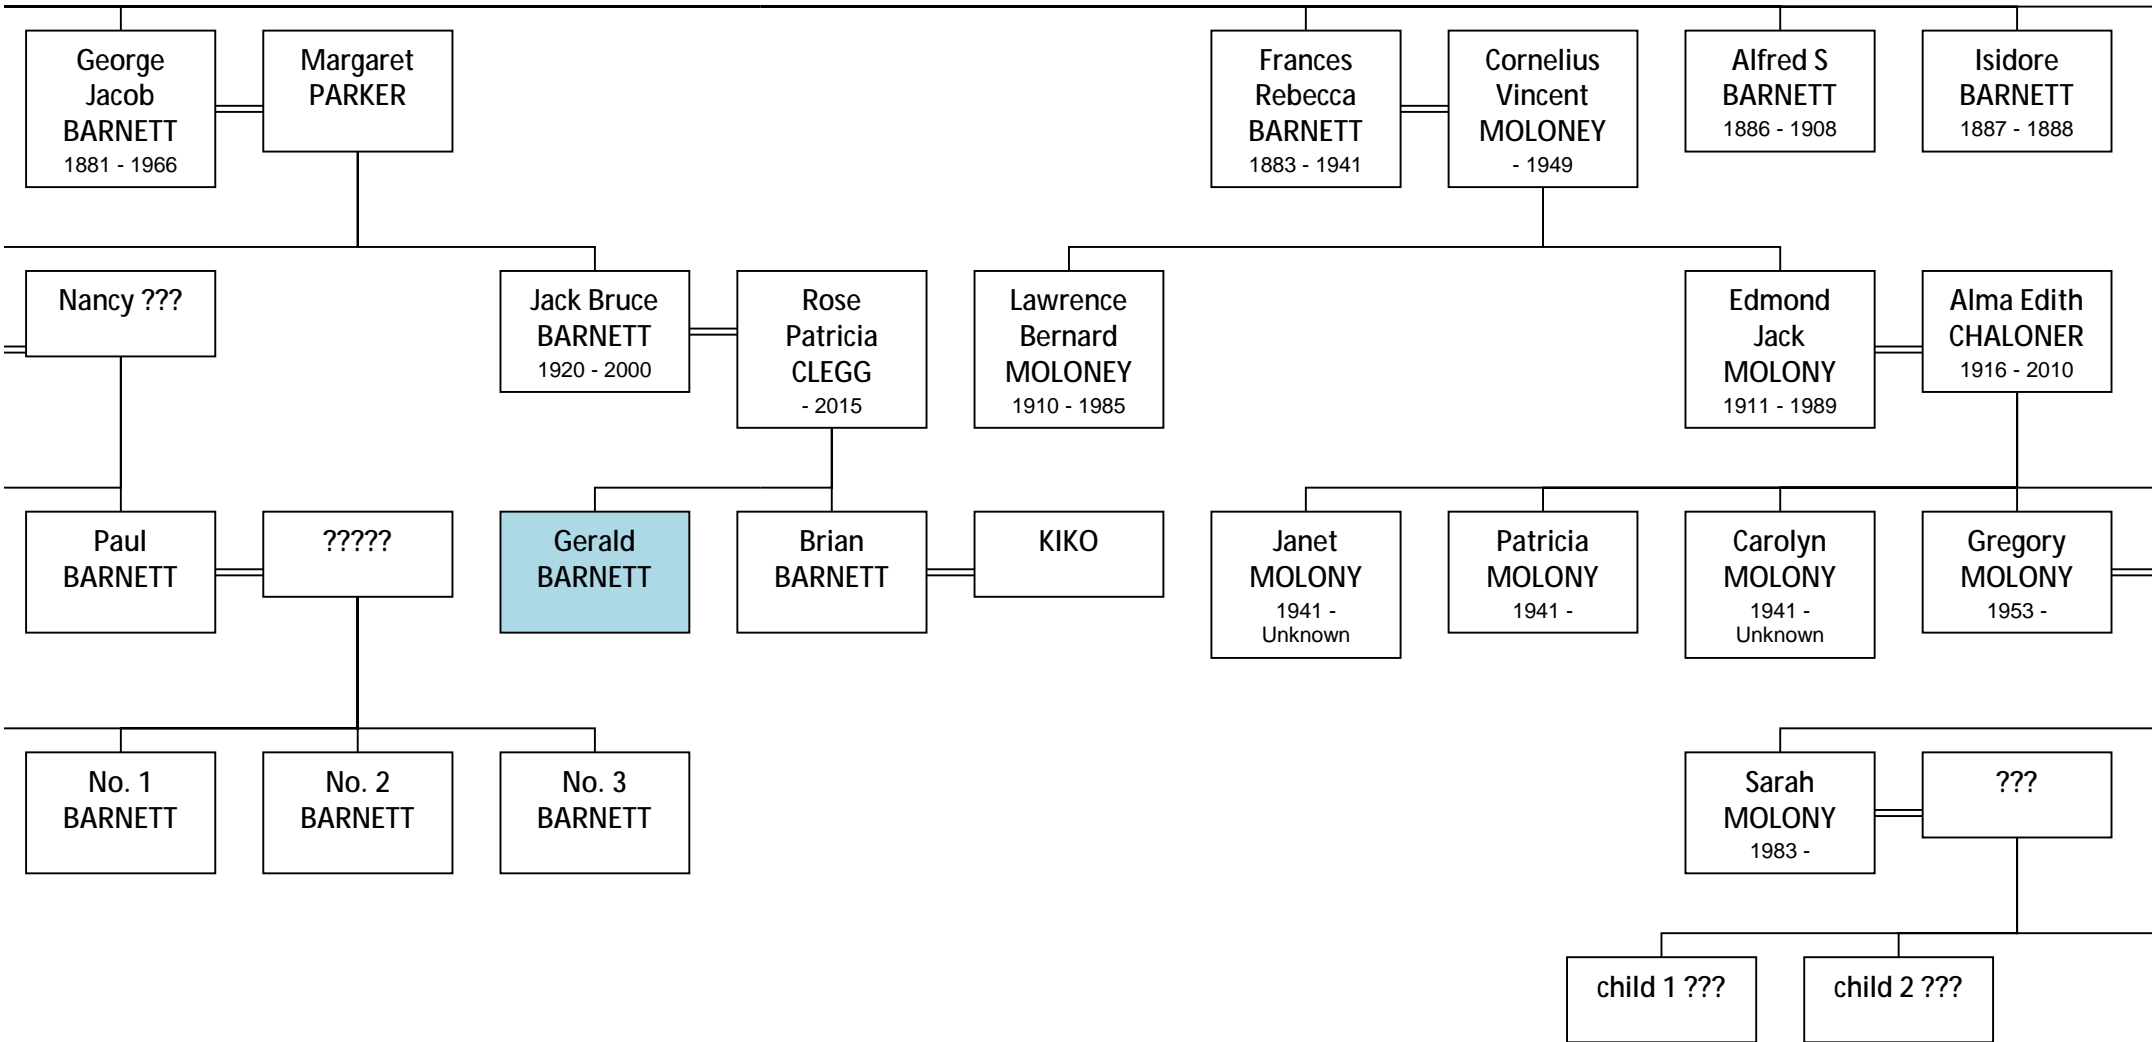

**Descendant Chart for  
Catherine SOLOMON**

Catherine  
SOLOMON  
1846 - 1896

Isaac  
BARNETT  
1837 - 1912

Esther  
BARNETT  
1877 - 1954

Alfred Elijah  
SHRIMSKI  
1877 - 1919

Ellen  
BARNETT  
1878 - 1944

Kirsty BAIN

Richard  
Alan  
SHRIMSKI  
1943 -

Adina  
RUBINSTEIN  
1945 -

Elizabeth  
GIVORSHNE  
R  
1977 -

Stephen  
Alan  
SHRIMSKI  
1965 -

Estrella Eya  
RAPES  
1967 -

Miriam  
Rose  
SHRIMSKI  
1972 -

Alain  
Michael  
Behar

David  
ELSNER

Daniel  
Raymond  
SHRIMSKI  
1974 -

Dionne  
SCHNEIDER

Zoe  
Rebecca  
SHRIMSKI  
2008 -

Jaymes  
Nicolas  
SHRIMSKI  
1996 -

Jackson  
Behar  
2014 -

Ryan  
ELSNER  
2007 -

Mathew  
SHRIMSKI  
2007 -

Samuel  
SHRIMSKI  
2009 -

Oscar B  
BARNETT  
1889 - 1917

???

Gaye  
MOLONY

Bradley  
MOLONY  
1987 -

Alicia  
MOLONY  
1992 -

child 3 ???